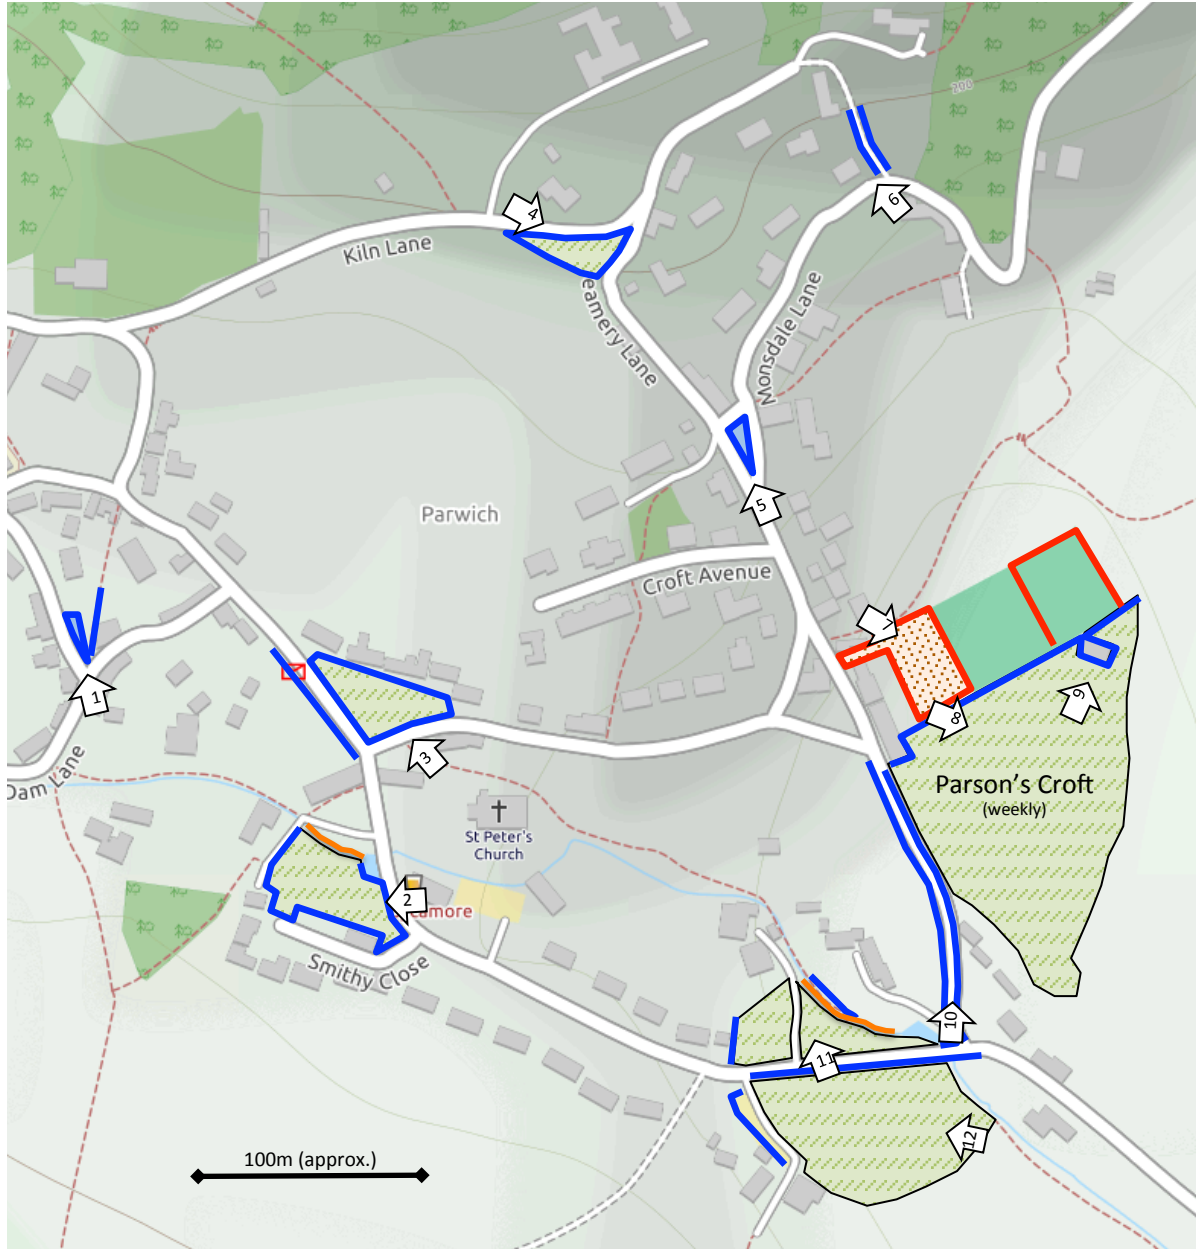

Parwich Village maintenance. 2017.

-  Mowing
-  Strimming
-  Weed killer
-  Strim both banks of brook

Photographs

-  Lenscliff triangle
-  Play area
-  Green
-  Millennium Green
-  Creamery Lane Triangle
-  Gibbons Bank
-  Parson's Croft Car Park
-  Parson's Croft Playing Field
-  Pavilion
-  Creamery Lane
-  Nether Green (north)
-  Nether Green (south)