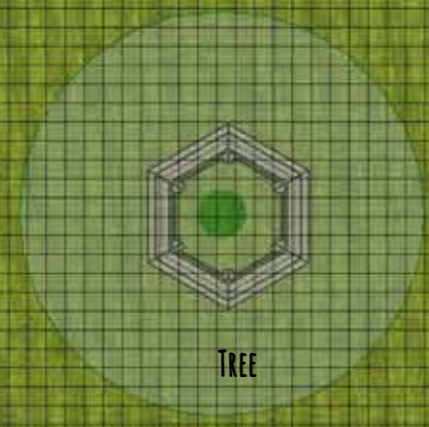

Parwich Parish Council

Exciting New Village Woodland Tower

HEDGE

HEDGE

Equipment
1. Triple Woodland Tower

EXISTING EQUIPMENT

GRASS