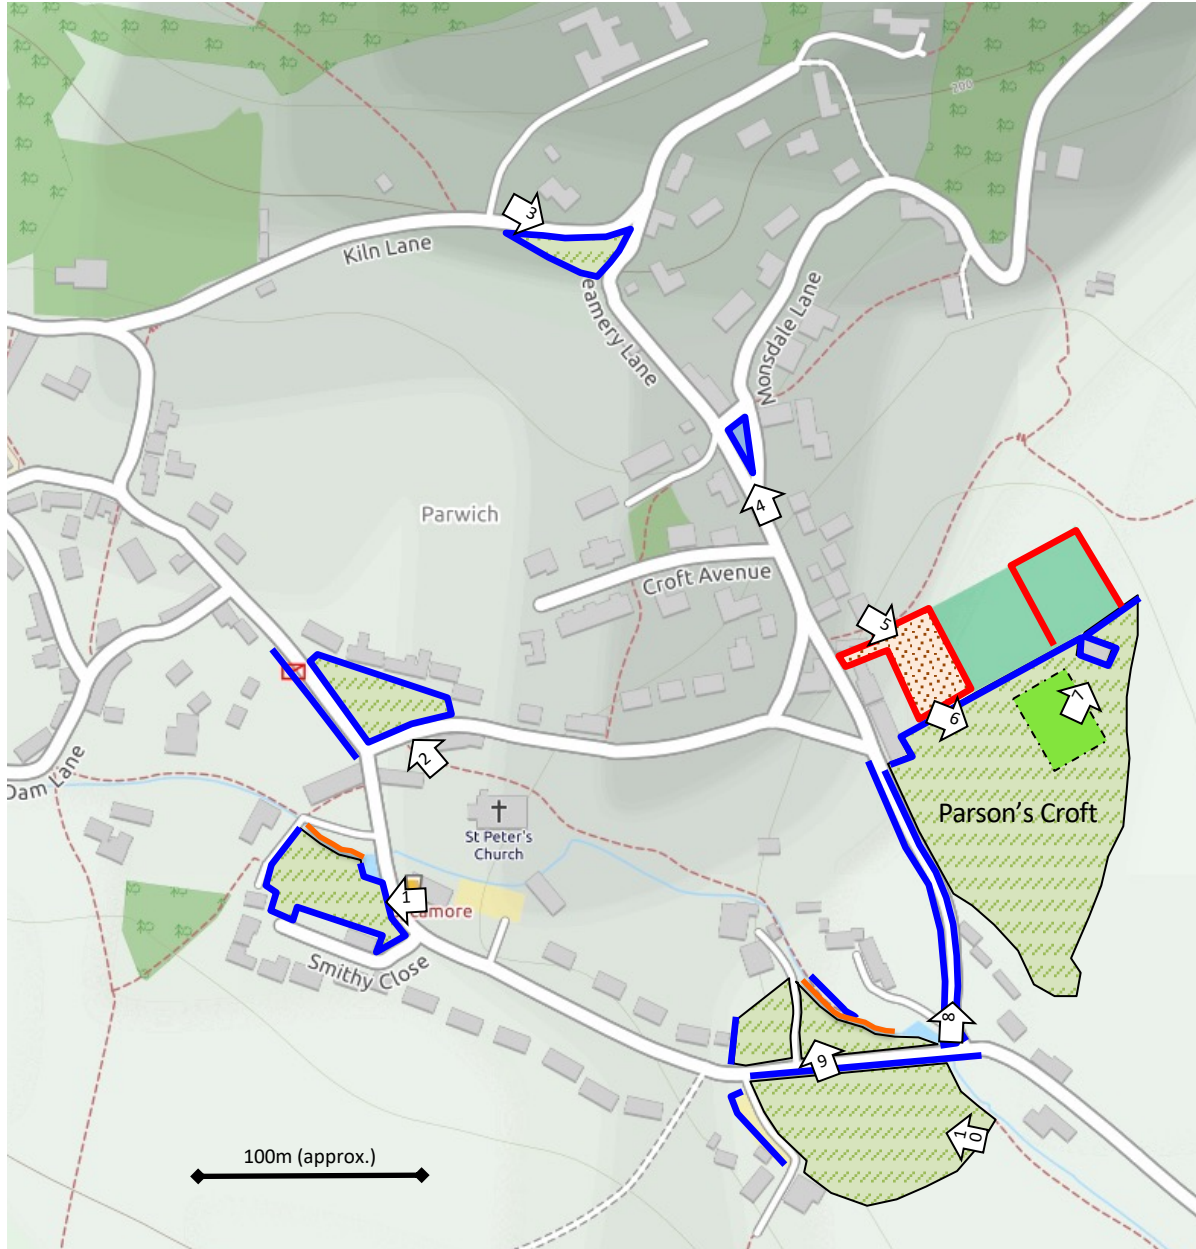

# Parwich Village maintenance. 2024—26 .

-  Football pitch
-  Mowing
-  Strimming
-  Weed killer
-  Strim both banks of brook

## Photographs

-  1 Play area
-  2 Green
-  3 Millennium Green
-  4 Creamery Lane Triangle
-  5 Parson's Croft Car Park
-  6 Parson's Croft Playing Field
-  7 Pavilion
-  8 Creamery Lane
-  9 Nether Green (north)
-  10 Nether Green (south)