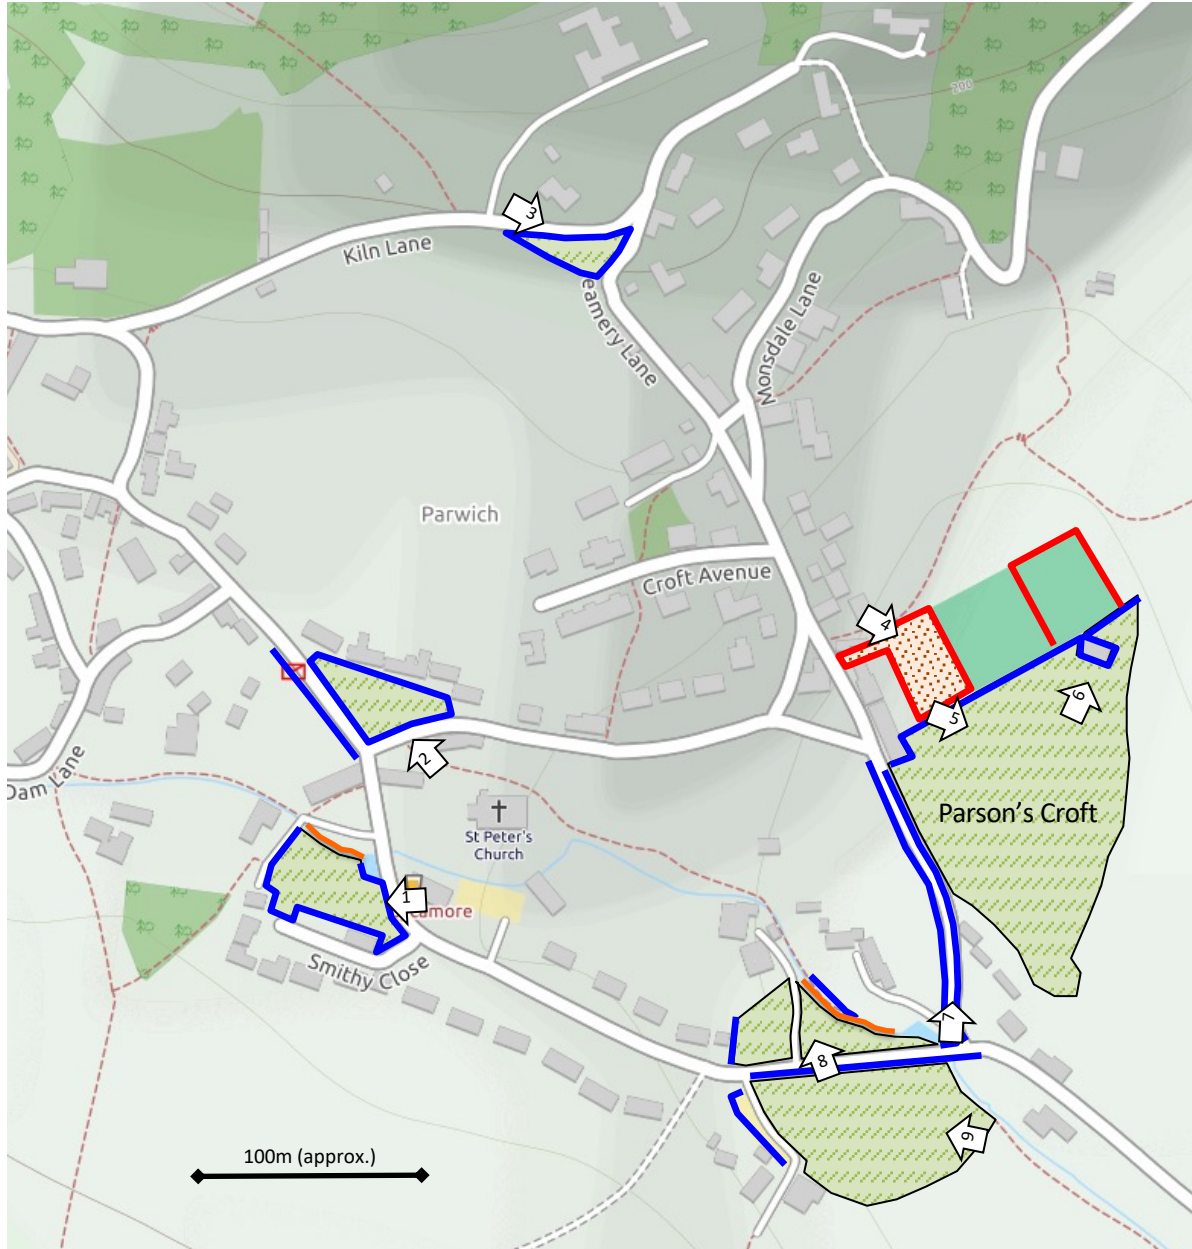

Parwich Village maintenance. 2024—26 .

-  Mowing
-  Strimming
-  Weed killer
-  Strim both banks of brook

Photographs

-  Play area - 0.5 acres
-  Green - < 0.2 acres
-  Millennium Green - < 0.2 acres
-  Parson's Croft Car Park
-  Parson's Croft Playing Field - 3 acres
-  Pavilion
-  Creamery Lane
-  Nether Green (north) - 0.5 acres
-  Nether Green (south) - 1.5 acres

Areas given are estimated for guidance only